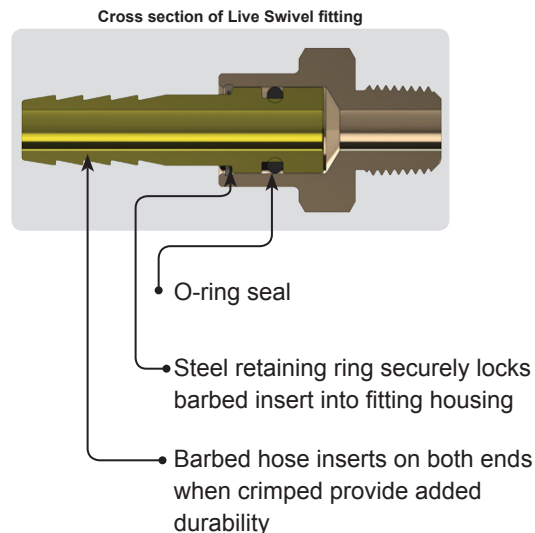

AIR SHIFT TRANSMISSION HOSE ASSEMBLIES

- 1/8" Live Swivel fitting & 1/8" fixed end
- 1/4" Hose I.D.
- Swivel ends ensure easy installation & allow for movement without binding
- Wide selection of lengths & custom sizes available

Part No.	Stk Code	Length	Fuller	Sloan
14T12	22234	12"	-	461112
14T15	22235	15"	55527	461115
14T16	22236	16"	55505	461116
14T17	22237	17"	55525	461117
14T18	22238	18"	55506	461118
14T20	22239	20"	55507	461120
14T24	22240	24"	55520	461124
14T26	22241	26"	55526	461126
14T27	22242	27"	55524	461127
14T28	22243	28"	55522	461128
14T29	22244	29"	55523	461129
14T30	22245	30"	-	461130
14T32	22246	32"	55518	461132
14T34	22247	34"	55509	461134
14T36	22248	36"	55528	461136

AIR BRAKE HOSE ASSEMBLIES

Tectran offers a wide selection of Air Brake Hose Assemblies. Visit our website for more details.

Looking for a cold weather solution? ArticFlex™ Hoses offer the cold temperature performance you are looking for. The ArticFlex™ name is assurance of a flexible long lasting hose assembly. Made with a special SAE J1402 hose rated for -65°F & D.O.T compliant.