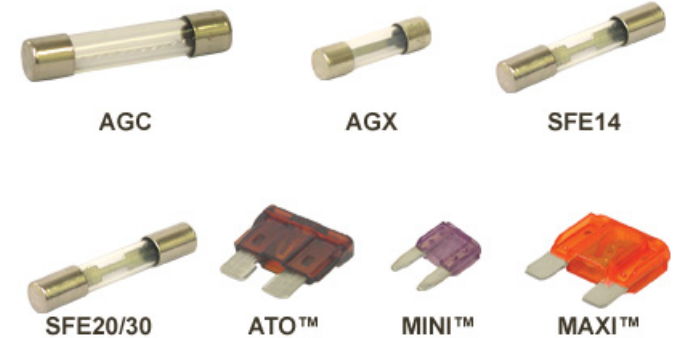

FUSE CADDY

AUTOMOTIVE FUSE ASSORTMENT

Full coverage for the Professional Installer

The Professional Fuse Caddy contains 180 of the most popular fuses and installation tools the professional installer needs to service passenger cars and light trucks, medium and heavy duty trucks, and buses.

AGC 5	MIN 10	ATO 3	ATO 20	Fuse Tester and puller
AGC 10	MIN 15			
AGC 15	MIN 20	ATO 5	ATO 20	
AGC 20	MIN 25			
AGC 25	MIN 30	ATO 7½	ATO 20	
AGC 30	MAX 20	ATO 10	ATO 25	Tri-puller
SFE 14				
SFE 20	MAX 30	ATO 10	ATO 25	
SFE 30				
MIN 2	MAX 40	ATO 15	ATO 30	Maxi Fuse Puller
MIN 3	MAX 50	ATO 15	ATO 30	
MIN 4				
MIN 5	MAX 60	ATO 15	ATO 30	
MIN 7.5				

*Note: ATO, MINI & MAXI are registered trademarks of Littlefuse, Inc.

CONTENTS: (5 fuses per pack, except Maxi fuses and accessories - 1 each)