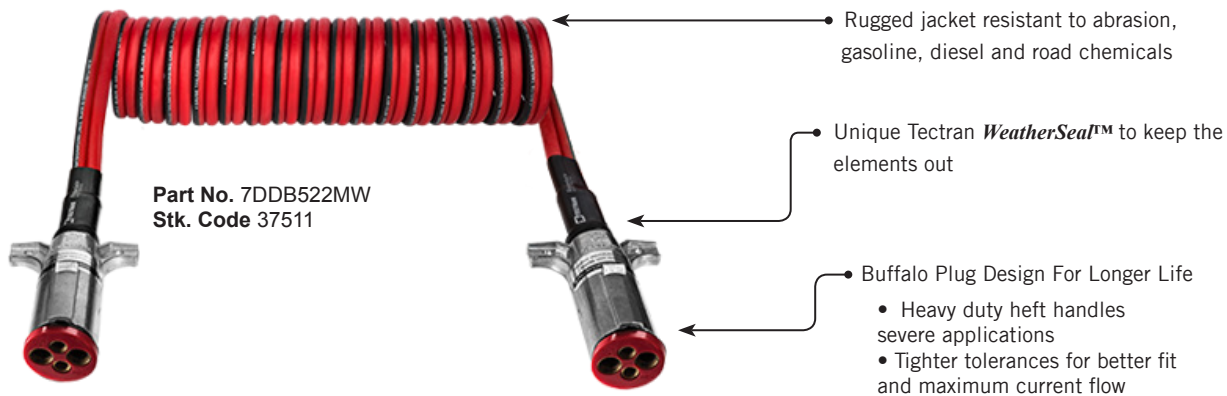

Innovative Premium Features

- Performance & Flexibility at -85°F
- Heavy duty, fine strand copper for maximum currency transmission
- Screw type terminals for exceptional connectivity
- Superior coil memory and durability
- 110 amp maximum current carrying capacity for continuous 12 volt use
- 200 amp maximum current carrying capacity for intermittent use