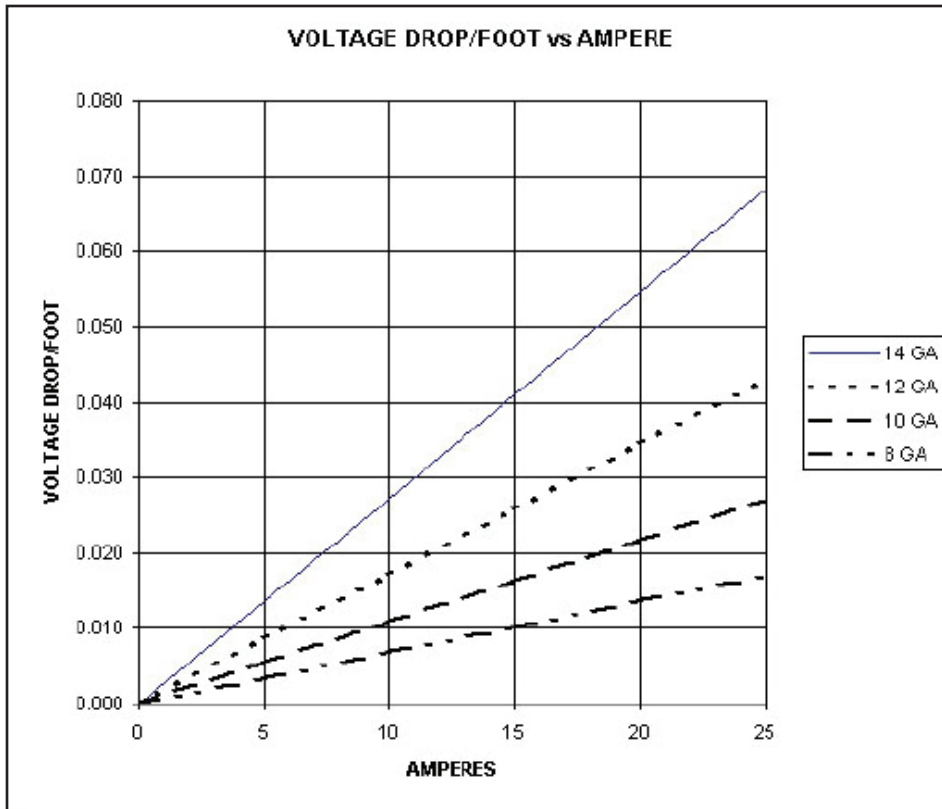

Articflex OHMS Chart

Total feet of wire in the circuit from the power source to most distant object that draws power, and back must be calculated.

Wire Gauge	Maximum OHMS per 100 ft of Articflex
14 ga.	0.273
12 ga.	0.172
10 ga.	0.108
8 ga.	0.608